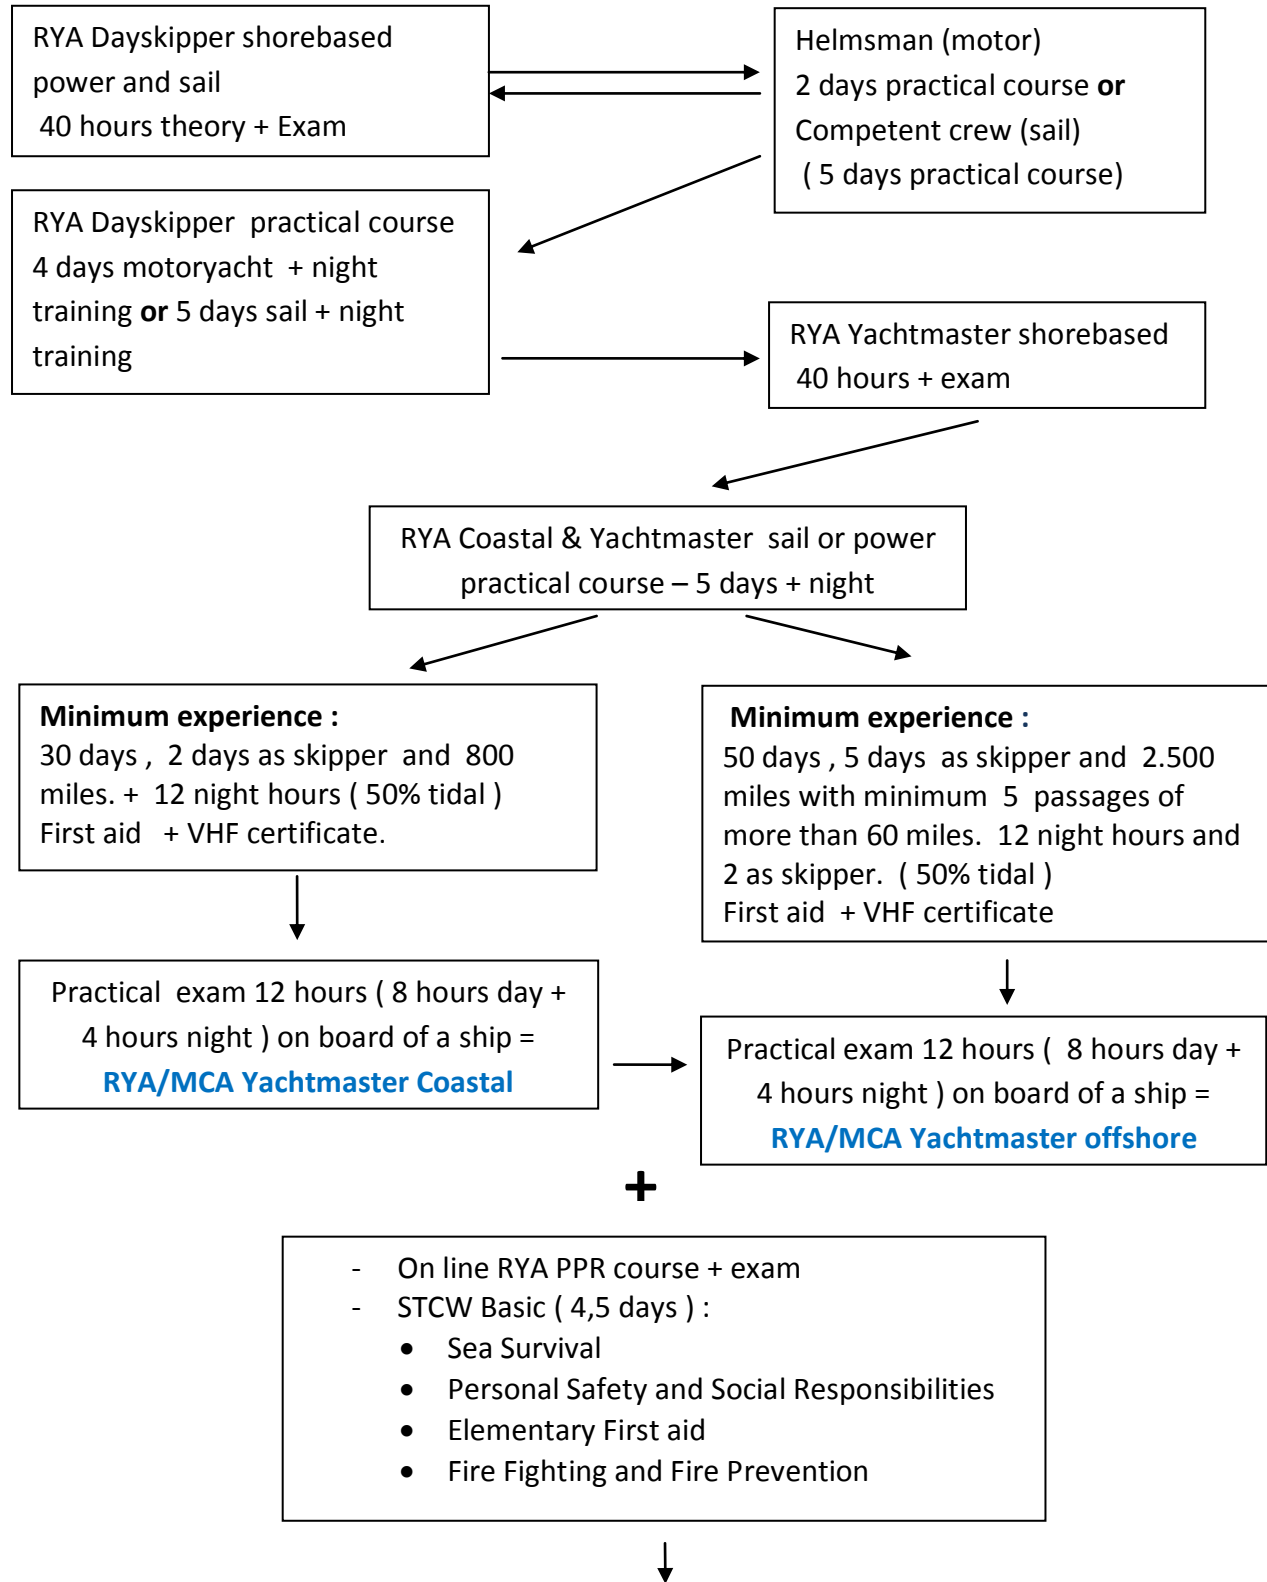

From beginner up to Yachtmaster 200Gt

Yachtmaster 200 gt power sail or power < 150M (Uk)